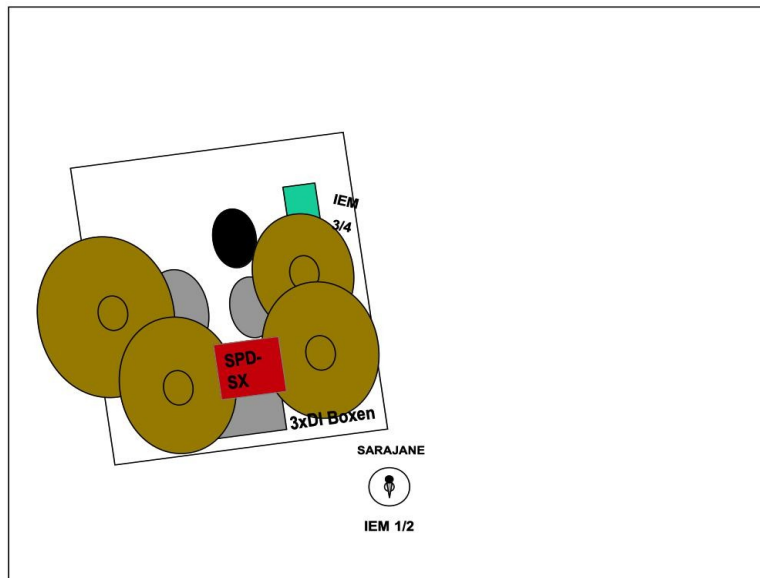

Technical Rider – SARAJANE – DUO (voc&drums)

Backline

The backline is completely delivered by sarajane.

Monitoring

Sarajane needs a wireless InEar system, the drummer Robin has a hardwired InEar System and just needs the stereo-signal via XLR.

Stageplot

Input	Instrument	Mic (suggestions)/DI	AUX	
1	Kick in	SM 91	1+2	IEM Sarajane
2	Kick out	D6	3+4	IEM Drummer
3	Snare Top	M201		
4	Snare Bottom	E904		
5	Hi-Hats	SM81		
6	Tom	E904		
7	Overhead L	C214		
8	Overhead R	C214		
9	SPD-SX playback R	DI Box		
10	SPD-SX playback L	DI Box		
12	SPD-SX Bass	DI Box		
13	LEAD Vocal	AE 6100		